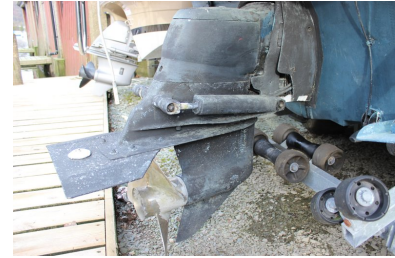

Shepherds Marine - The Marina Bowness on Windermere Cumbria LA23 3JQ
015394 46004 sales@shepherdsmarine.co.uk www.shepherdsmarine.co.uk

Disclaimer - The Company offers the details of his vessel in good faith but cannot guarantee or warrant the accuracy of this information nor warrant the condition of the vessel or equipment. A buyer should instruct his agents, or his surveyors, to investigate such details as the buyer desires validated. This vessel is offered subject to prior sale, price change, or withdrawal without notice.